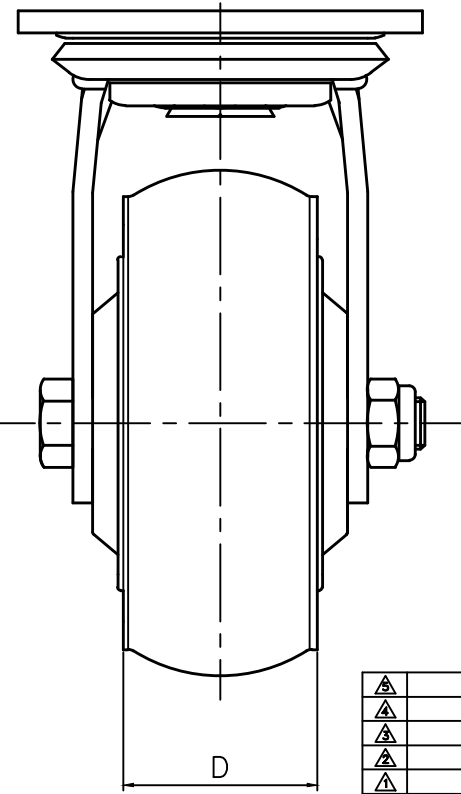

	A	B	C	D
6541	142.8 (5-5/8")	81.5 (3-7/32")	102.0 (4")	38.0 (1-1/2")
6551	165.5 (6-1/2")	94.0 (3-11/16")	127.0 (5")	40.0 (1-4/7")
6561	189.2 (7-1/2")	110.0 (4-11/32")	152.0 (6")	44.0 (1-3/4")
6581	241.3 (9-1/2")	151.5 (5-31/32")	203.0 (8")	48.0 (1-8/9")

NAME		TP6551-01-PCI-TG			
DRAWN		DESIGN	CHECKED	APPROVED	
CODE	MEMO	DATE	SIGN	DWG NO.	
SCALE	1 / 1	DATE	2016.09.22		
SAM SONG CASTER. CO., LTD.				REF. NO.	