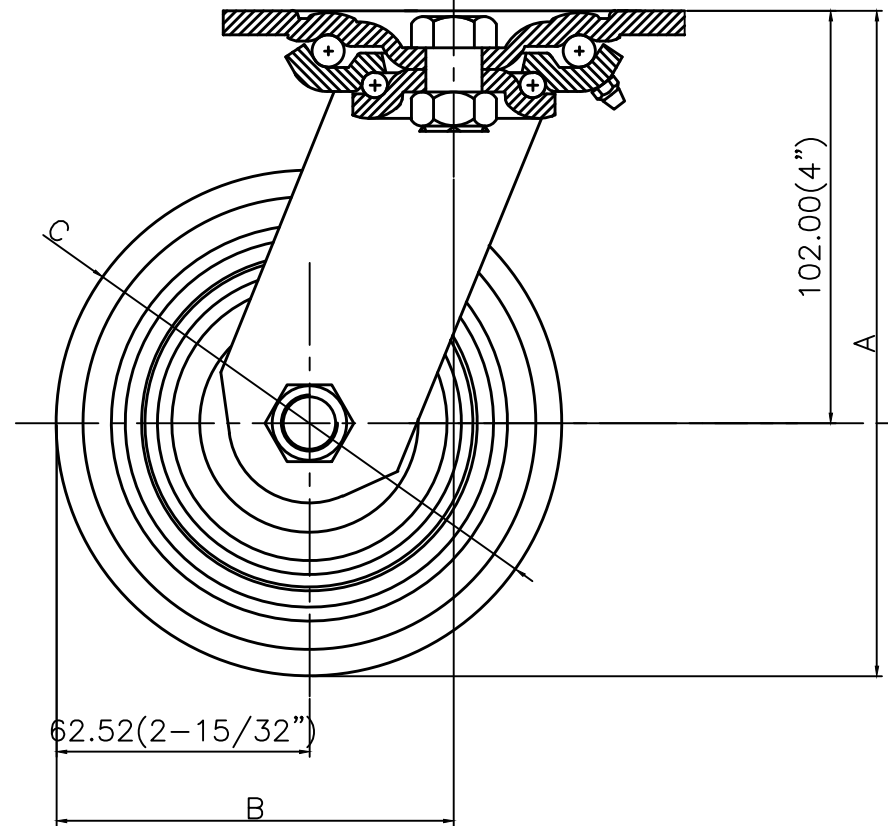

	A	B	C	D
6541	142.8 (5-5/8")	81.5 (3-7/32")	102.0 (4")	38.0 (1-1/2")
6551	165.5 (6-1/2")	94.0 (3-11/16")	127.0 (5")	40.0 (1-4/7")
6561	189.2 (7-1/2")	110.0 (4-11/32")	152.0 (6")	44.0 (1-3/4")
6581	241.3 (9-1/2")	151.5 (5-31/32")	203.0 (8")	48.0 (1-8/9")

NAME		TP6551-01-PCI-TG			
DRAWN		DESIGN	CHECKED	APPROVED	
CODE	MEMO	DATE	SIGN	DWG NO.	
SCALE	1 / 1	DATE	2016.09.22		
SAM SONG CASTER. CO., LTD.				REF. NO.	